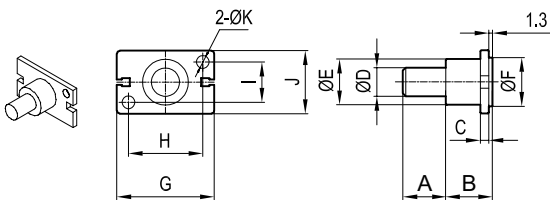

Standard executions		
Version	Code	Item
Mounting with male thread for hand grip Ø 16	075058	16PM
Mounting with male thread for hand grip Ø 20	075059	20PM
Mounting with male thread for hand grip Ø 25	075064	25PM
Mounting with male thread for hand grip Ø 32	075065	32PM
Mounting with female thread for hand grip Ø 16	075066	16PF
Mounting with female thread for hand grip Ø 20	075067	20PF
Mounting with female thread for hand grip Ø 25	075068	25PF
Mounting with female thread for hand grip Ø 32	075069	32PF

Type: PM

Item	A	B	C	D	E	F	G	H	I	J	K
16PM	15	15	3	10	16	17	34	26	14	22	4,5
20PM	15	15	3	10	18	21	45	35	16	26	5,5
25PM	25	17	5	14	26	26	52	40	20	32	6,5
32PM	25	20	6	16	30	34	60	46	26	40	6,6

Type: PF

Item	A	B	C	D	E	F	G	H	I	J	K	L
16PF	6	20,5	16	5	6	M4x0,7p	17	34	26	14	22	4,5
20PF	8	25,5	20	7	7	M4x0,7p	21	45	35	16	26	5,5
25PF	10	30,5	25	8	10	M4x0,7p	26	52	40	20	32	6,5
32PF	12	40,5	32	10	15	M4x0,7p	34	60	46	26	40	6,5