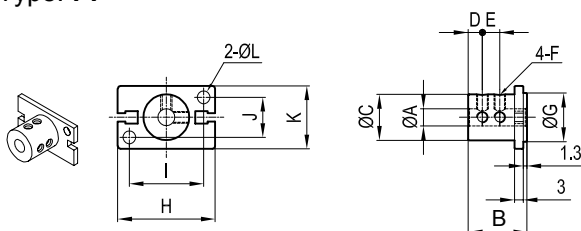

Standard executions		
Version	Code	Item
Mounting with male thread for hand grip Ø 16	075058	16PM
Mounting with male thread for hand grip Ø 20	075059	20PM
Mounting with male thread for hand grip Ø 25	075064	25PM
Mounting with male thread for hand grip Ø 32	075065	32PM
Mounting with female thread for hand grip Ø 16	075066	16PF
Mounting with female thread for hand grip Ø 20	075067	20PF
Mounting with female thread for hand grip Ø 25	075068	25PF
Mounting with female thread for hand grip Ø 32	075069	32PF

Type: PM

Item	A	B	C	D	E	F	G	H	I	J	K
16PM	15	15	3	10	16	17	34	26	14	22	4,5
20PM	15	15	3	10	18	21	45	35	16	26	5,5
25PM	25	17	5	14	26	26	52	40	20	32	6,5
32PM	25	20	6	16	30	34	60	46	26	40	6,6

Type: PF

Item	A	B	C	D	E	F	G	H	I	J	K	L
16PF	6	20,5	16	5	6	M4x0,7p	17	34	26	14	22	4,5
20PF	8	25,5	20	7	7	M4x0,7p	21	45	35	16	26	5,5
25PF	10	30,5	25	8	10	M4x0,7p	26	52	40	20	32	6,5
32PF	12	40,5	32	10	15	M4x0,7p	34	60	46	26	40	6,5